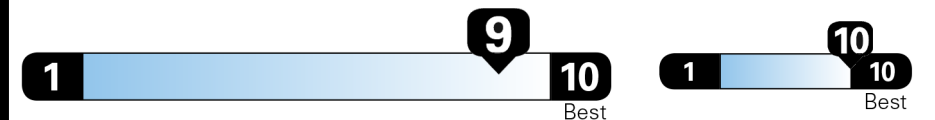

Fuel Economy & Greenhouse Gas Rating (tailpipe only) Smog Rating (tailpipe only)

This vehicle emits 0 grams CO₂ per mile. The best emits 0 grams per mile (tailpipe only). Does not include emissions from generating electricity; learn more at fueleconomy.gov.

Actual results will vary for many reasons, including driving conditions and how you drive and maintain your vehicle. The average new vehicle gets 29 MPG and costs $8,500 to fuel over 5 years. Cost estimates are based on 15,000 miles per year at $0.17 per kW-hr. MPGe is miles per gasoline gallon equivalent. Vehicle emissions are a significant cause of climate change and smog.

fueleconomy.gov

Calculate personalized estimates and compare vehicles

MANUFACTURER'S SUGGESTED RETAIL PRICE† $42,339.00

DELIVERY, PROCESSING AND HANDLING FEE 1,450.00

TOTAL SUGGESTED RETAIL PRICE $43,789.00

†Manufacturer's suggested retail price excludes delivery processing and handling fees, license and title fees, applicable federal, state and local taxes, and dealer and distributor options and accessories.

Delivered by Truck to: 24045
LOU FUSZ TOYOTA
10725 MANCHESTER ROAD
KIRKWOOD MO63122

TML3E1N1S0F0W0