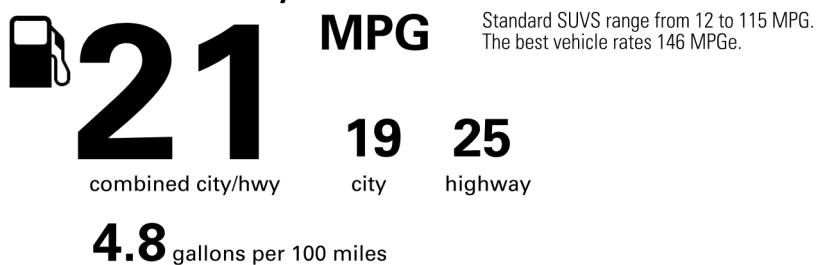

**BASE MANUFACTURER'S SUGGESTED RETAIL PRICE \$56,070.00**

**OPTIONAL EQUIPMENT**

FE	50 STATE EMISSIONS	
MR	Power Tilt/Slide Moonroof	850.00
63.	Floor Mats- All Weather-'4Runner'	248.00
5A.	Cargo Cover- Retractable Black	135.00
43.	Cargo Lights- Interior D-Pillar	375.00
3T.	Roof Rail Cross Bars Gloss Black	420.00
3P.	Paint Protection Film	439.00
3F.	Air Filter- TRD Panel Drop In	90.00
R5.	Cargo Tray- All Weather '4Runner'	140.00
MF.	Mudguards- Fr +Rr Molded Black '4Runner'	175.00
D5.	Door Edge Guards- Front Color Keyed	150.00

Not Original - Copy

Created: 2026-03-02 11:22:44 (UTC)

**EPA DOT Fuel Economy and Environment**

Gasoline Vehicle

**Fuel Economy**

**You spend \$3,250 more in fuel costs over 5 years** compared to the average new vehicle.