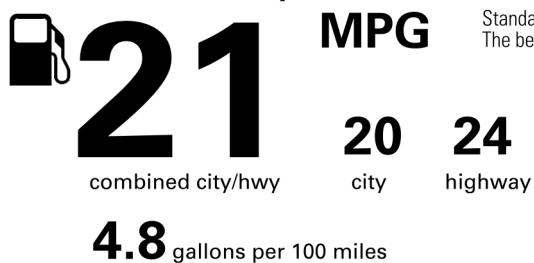

Not Original - Copy

Created: 2024-20 10:23:14 (UTC)

**EPA DOT Fuel Economy and Environment**

**Gasoline Vehicle**

**Fuel Economy**

**You spend \$3,250 more in fuel costs over 5 years** compared to the average new vehicle.