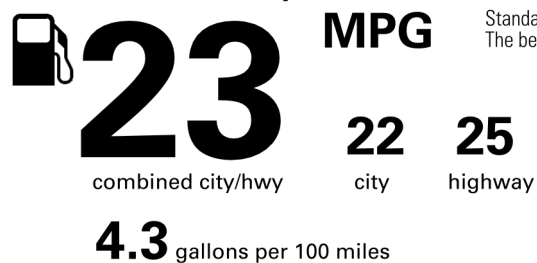

EPA DOT Fuel Economy and Environment

Fuel Economy

You spend \$5,000 more in fuel costs over 5 years compared to the average new vehicle.

Annual fuel cost

\$2,700

Fuel Economy & Greenhouse Gas Rating (tailpipe only) Smog Rating (tailpipe only)