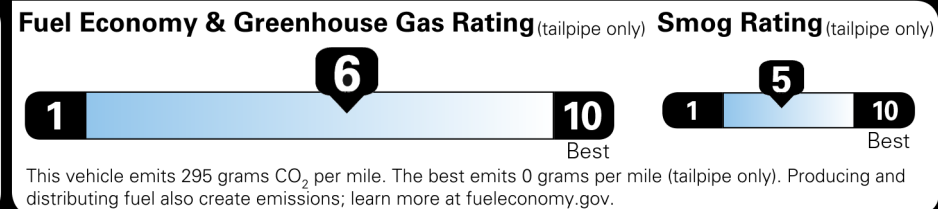

BASE MANUFACTURER'S SUGGESTED RETAIL PRICE $31,610.00

OPTIONAL EQUIPMENT		
FE	50 State Emissions	
CP	Convenience Package: Tilt & Slide Moonroof, Power Liftgate	1,250.00
D5	Door Edge Guard	165.00
MF	Mudguards	160.00
2T	All Weather Floor/Cargo Liners	309.00
3Y	Rear Bumper Protector	89.00

GOVERNMENT 5-STAR SAFETY RATINGS

Overall Vehicle Score Not Rated

Based on the combined ratings of frontal, side and rollover. Should ONLY be compared to other vehicles of similar size and weight.

Frontal Crash	Driver	★★★★★
	Passenger	★★★★★

Based on the risk of injury in a frontal impact. Should ONLY be compared to other vehicles of similar size and weight.

Side Crash	Front seat	★★★★★
	Rear seat	★★★★★

Based on the risk of injury in a side impact.

Rollover Not Rated

Based on the risk of rollover in a single-vehicle crash.

Star ratings range from 1 to 5 stars (★★★★★) with 5 being the highest.

Source: National Highway Traffic Safety Administration (NHTSA)

www.safercar.gov or 1-888-327-4236

EPA DOT Fuel Economy and Environment

Gasoline Vehicle

Fuel Economy

30 MPG Small SUVs range from 14 to 125 MPG. The best vehicle rates 146 MPGe.

29 31
combined city/hwy city highway

3.3 gallons per 100 miles

You save $250
in fuel costs over 5 years compared to the average new vehicle.

Annual fuel cost $1,650

Actual results will vary for many reasons, including driving conditions and how you drive and maintain your vehicle. The average new vehicle gets 29 MPG and costs $8,500 to fuel over 5 years. Cost estimates are based on 15,000 miles per year at $3.30 per gallon. MPGe is miles per gasoline gallon equivalent. Vehicle emissions are a significant cause of climate change and smog.

fuel economy.gov

Calculate personalized estimates and compare vehicles

MANUFACTURER'S SUGGESTED RETAIL PRICE†	$33,583.00
DELIVERY, PROCESSING AND HANDLING FEE	1,595.00
TOTAL SUGGESTED RETAIL PRICE	$35,178.00

†Manufacturer's suggested retail price excludes delivery processing and handling fees, license and title fees, applicable federal, state and local taxes, and dealer and distributor options and accessories.

Delivered by Truck to: 24063
JERRY ACKERMAN TOYOTA
2020 HAMPTON AVE
SAINT LOUIS MO63139

TML1E1N2S0F0W0